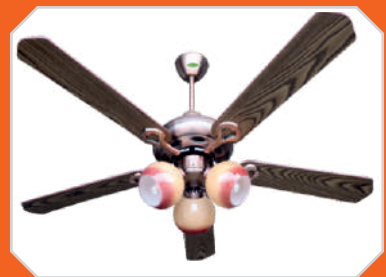

TIJARIA

Antique & Decorative Fans

TIJARIA LED INDUSTRIES

📍 A-130 (H), Road No. 9D, Vishwakarma,
Industrial Area, Jaipur-302013 (Raj.)
www.tijarialed.com info@tijarialed.com